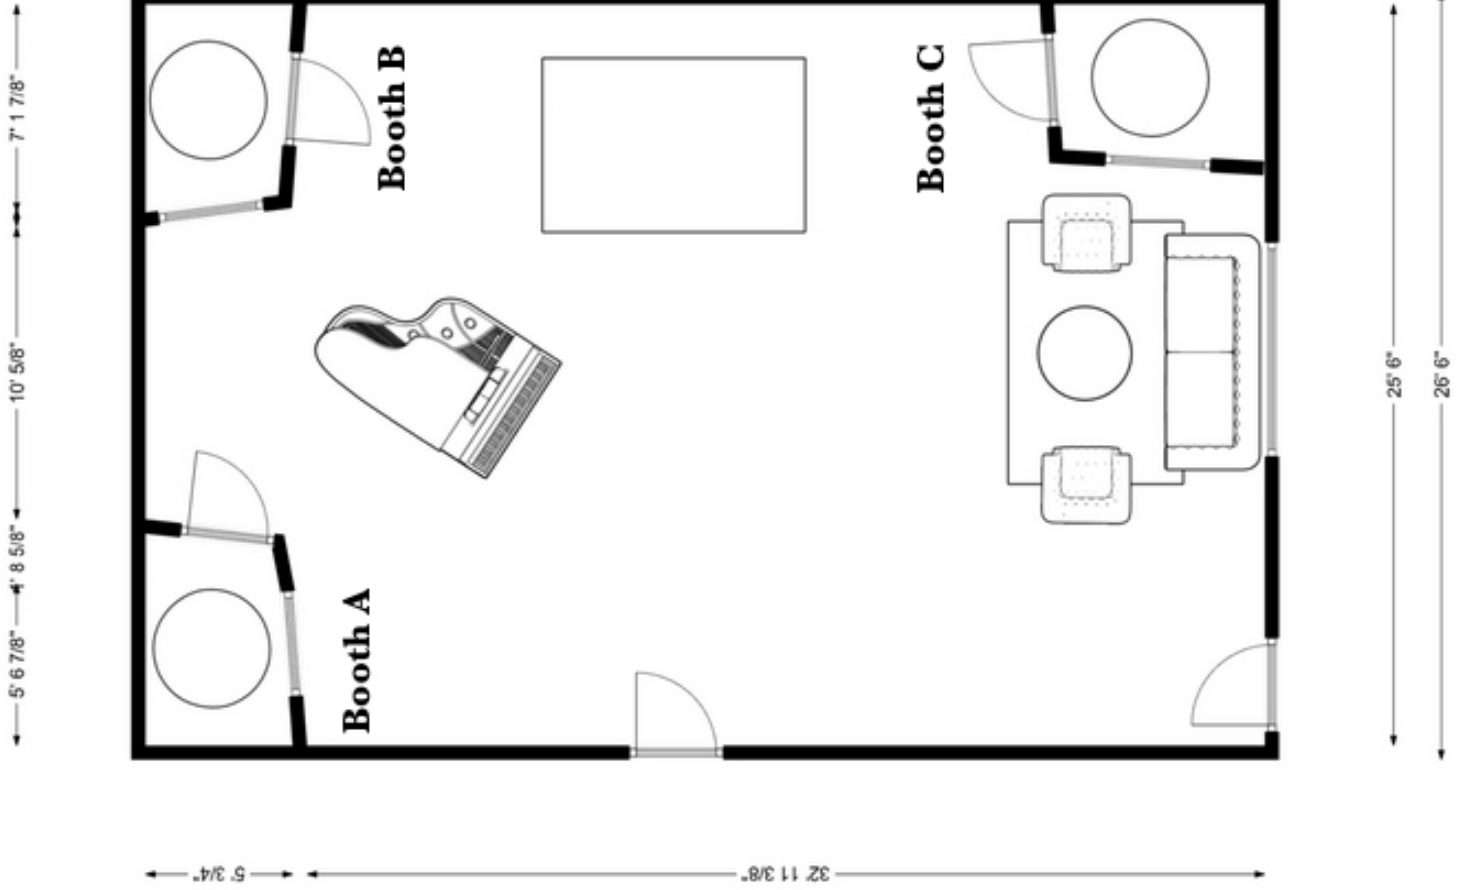

**STUDIO A
LIVE ROOM
ARDENT
25'6" x 39'5"
CEILING 18'5"**

NOTES:

Artist:

Engineer:

Producer:

Date: