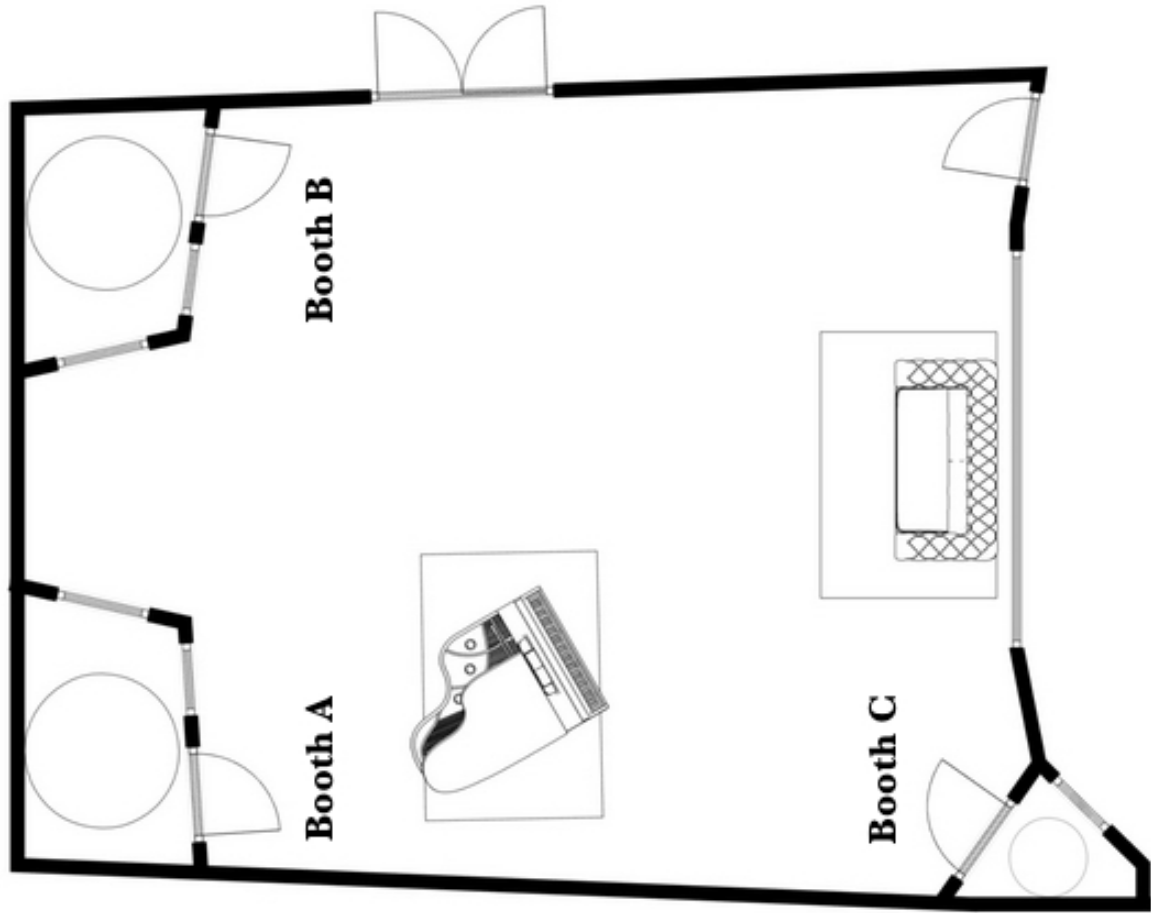

**STUDIO C  
LIVE ROOM  
ARDENT  
27'6" x 32'  
CEILING 16'  
Peak**

**NOTES:**

**Artist:**

**Engineer:**

**Producer:**

**Date:**

8' 4 3/4"

8' 11"

24' 8"

5' 8 1/2"

6' 1 5/8"

38' 8 1/8"

27' 4 7/8"

3' 2 7/8"

3' 2 1/8"

14' 4 7/8"

4' 9 3/4"

28' 7 3/8"